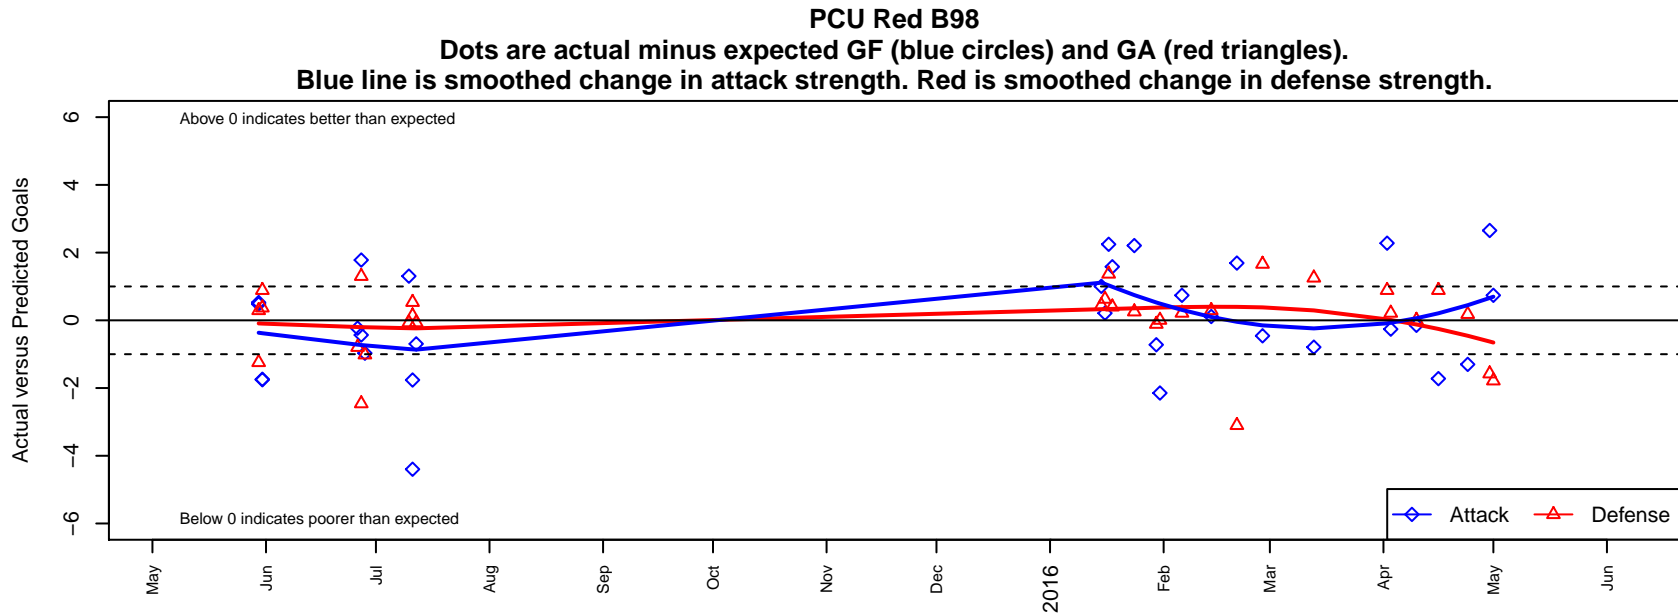

PCU Red B98

Portland City United SC
 Portland, OR
 B98 total strength=1755
 attack=30.21 defense=24.77
 fall league = PTT B98 Premier

alt names used:
 PCU 98B Red
 PCU 98B Red
 PCU 98B Red

Venues played:
 2014 Showcase of Champions Blue U16
 2015 Clash At the Border Diamond/Platinum H:
 2015 PCU Summer Classic HS (U17-19) Black
 2015 Portland Winter Showcase U17
 2015 PTT B98 Premier
 2015 OYS State Cup B98

**attack and defense variance (black dot)
relative to other teams
and top 10 in region**

**attack and defense rating
relative to others at age
and all opponents in last 13 months**

Performance relative to 13 month average