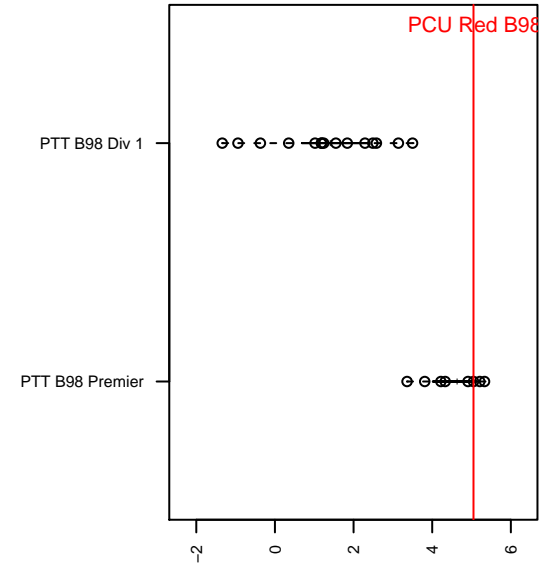

PCU Red B98

Portland City United SC
 Portland, OR
 B98 total strength=1755
 attack=30.21 defense=24.77
 fall league = PTT B98 Premier

alt names used:
 PCU 98B Red
 PCU 98B Red
 PCU 98B Red

Venues played:
 2014 Showcase of Champions Blue U16
 2015 Clash At the Border Diamond/Platinum H:
 2015 PCU Summer Classic HS (U17-19) Black
 2015 Portland Winter Showcase U17
 2015 PTT B98 Premier
 2015 OYS State Cup B98

**attack and defense variance (black dot)
relative to other teams
and top 10 in region**

**attack and defense rating
relative to others at age
and all opponents in last 13 months**

Performance relative to 13 month average